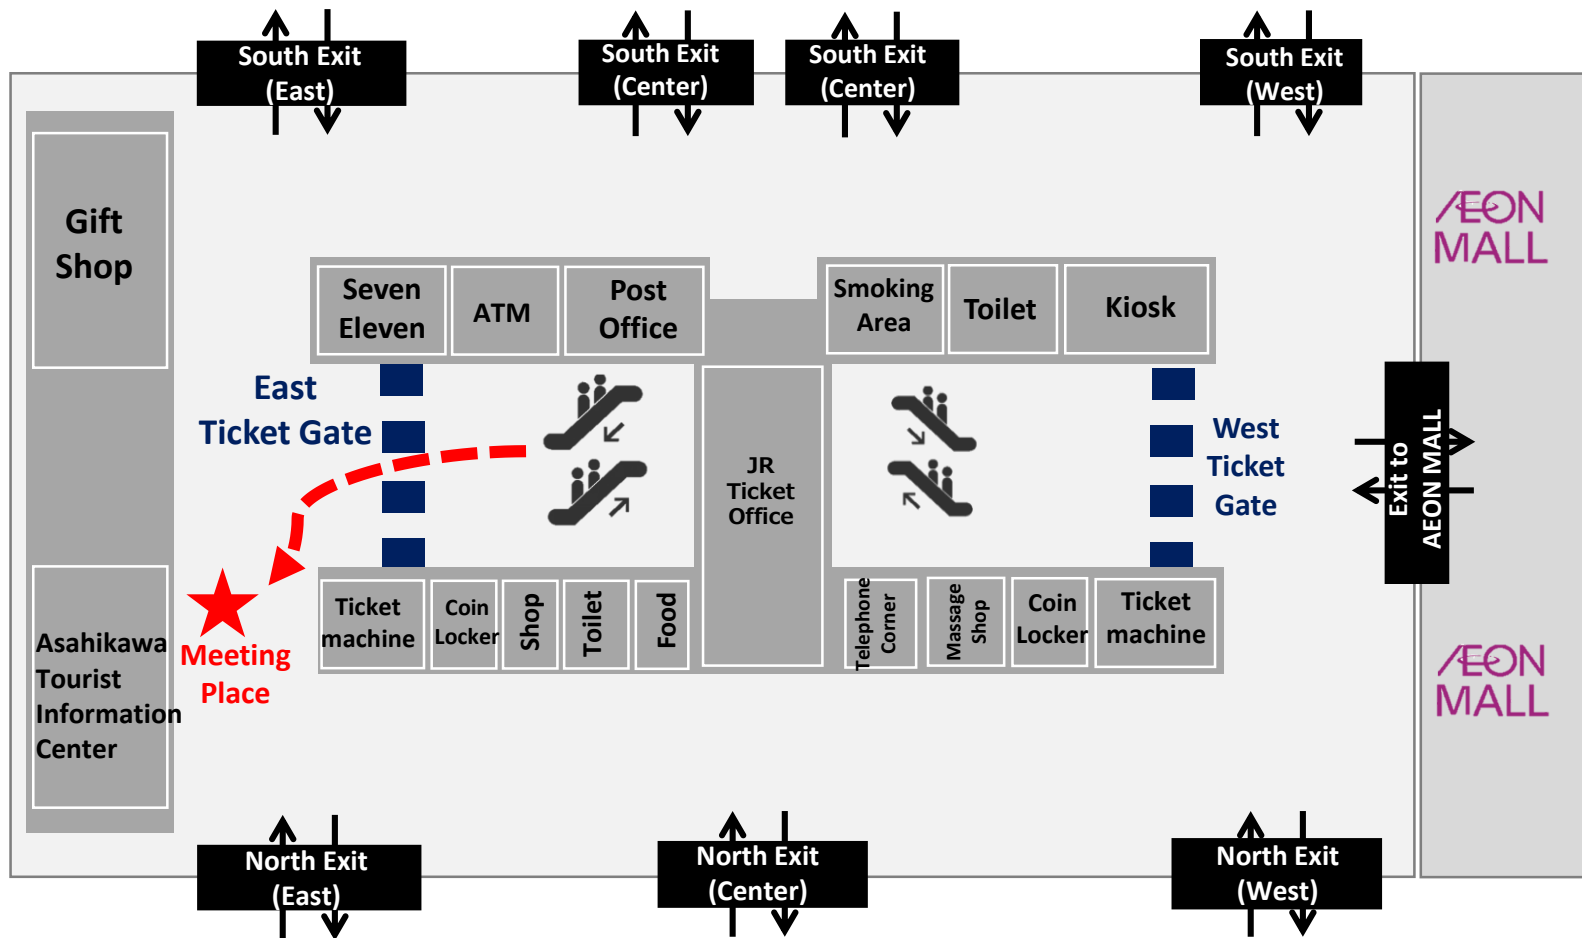

About Meeting Place

Railway platform is 3F. Please go down from 3F to 1F, and go through the East ticket Gate.

The meeting place is in front of Asahikawa tourist information Center. The tour guide is waiting for you.

JR Asahikawa Station Floor Map 1F

Photo: East Ticket Gate

How to get the meeting place

1. Please go down from 2F(platform) to 1F.
2. After go through the East ticket gate, you can see “Asahikawa Tourist Information Center” in front of you, a little bit left side.
3. The tour guide will be waiting for your coming.

We are looking forward to seeing you!

Photo: Meeting Place