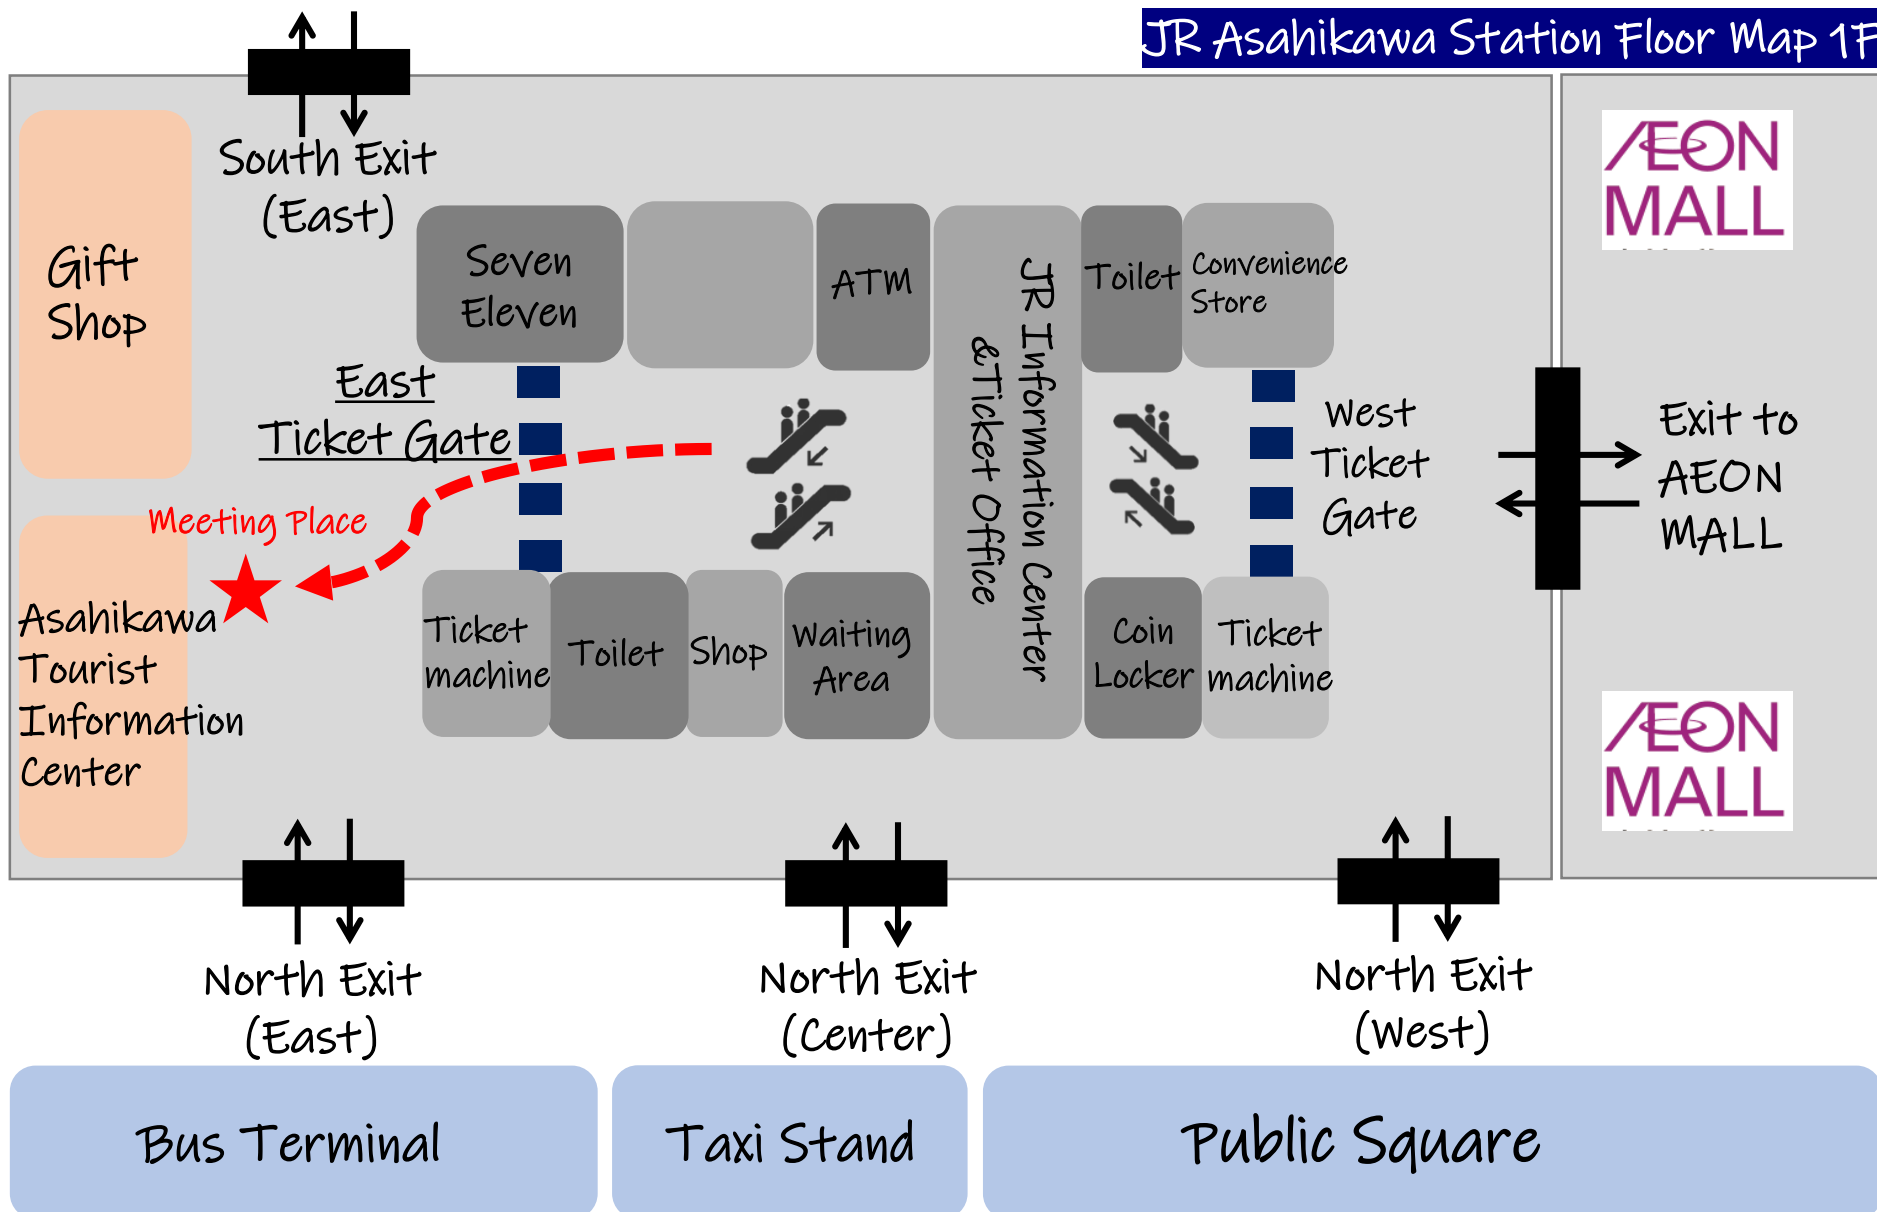

About Meeting Place

Railway platform is 2F. Please go down from 2F to 1F, and go through the East ticket Gate.
The meeting place is in front of Asahikawa tourist information Center. The tour guide is waiting for you.

Photo: East Ticket Gate

How to get the meeting place

1. Please go down from 2F(platform) to 1F.
2. After go through the East ticket gate, you can see "Asahikawa Tourist Information Center" in front of you, a little bit left side.
3. The tour guide will be waiting for your coming.

We are looking forward to seeing you!

Photo: Meeting Place